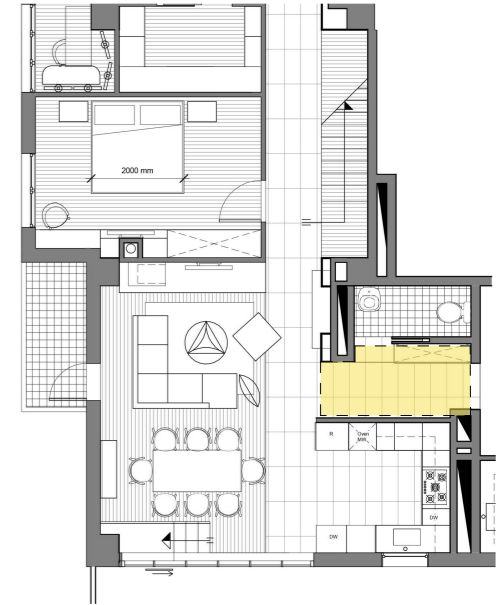

white painting / wall