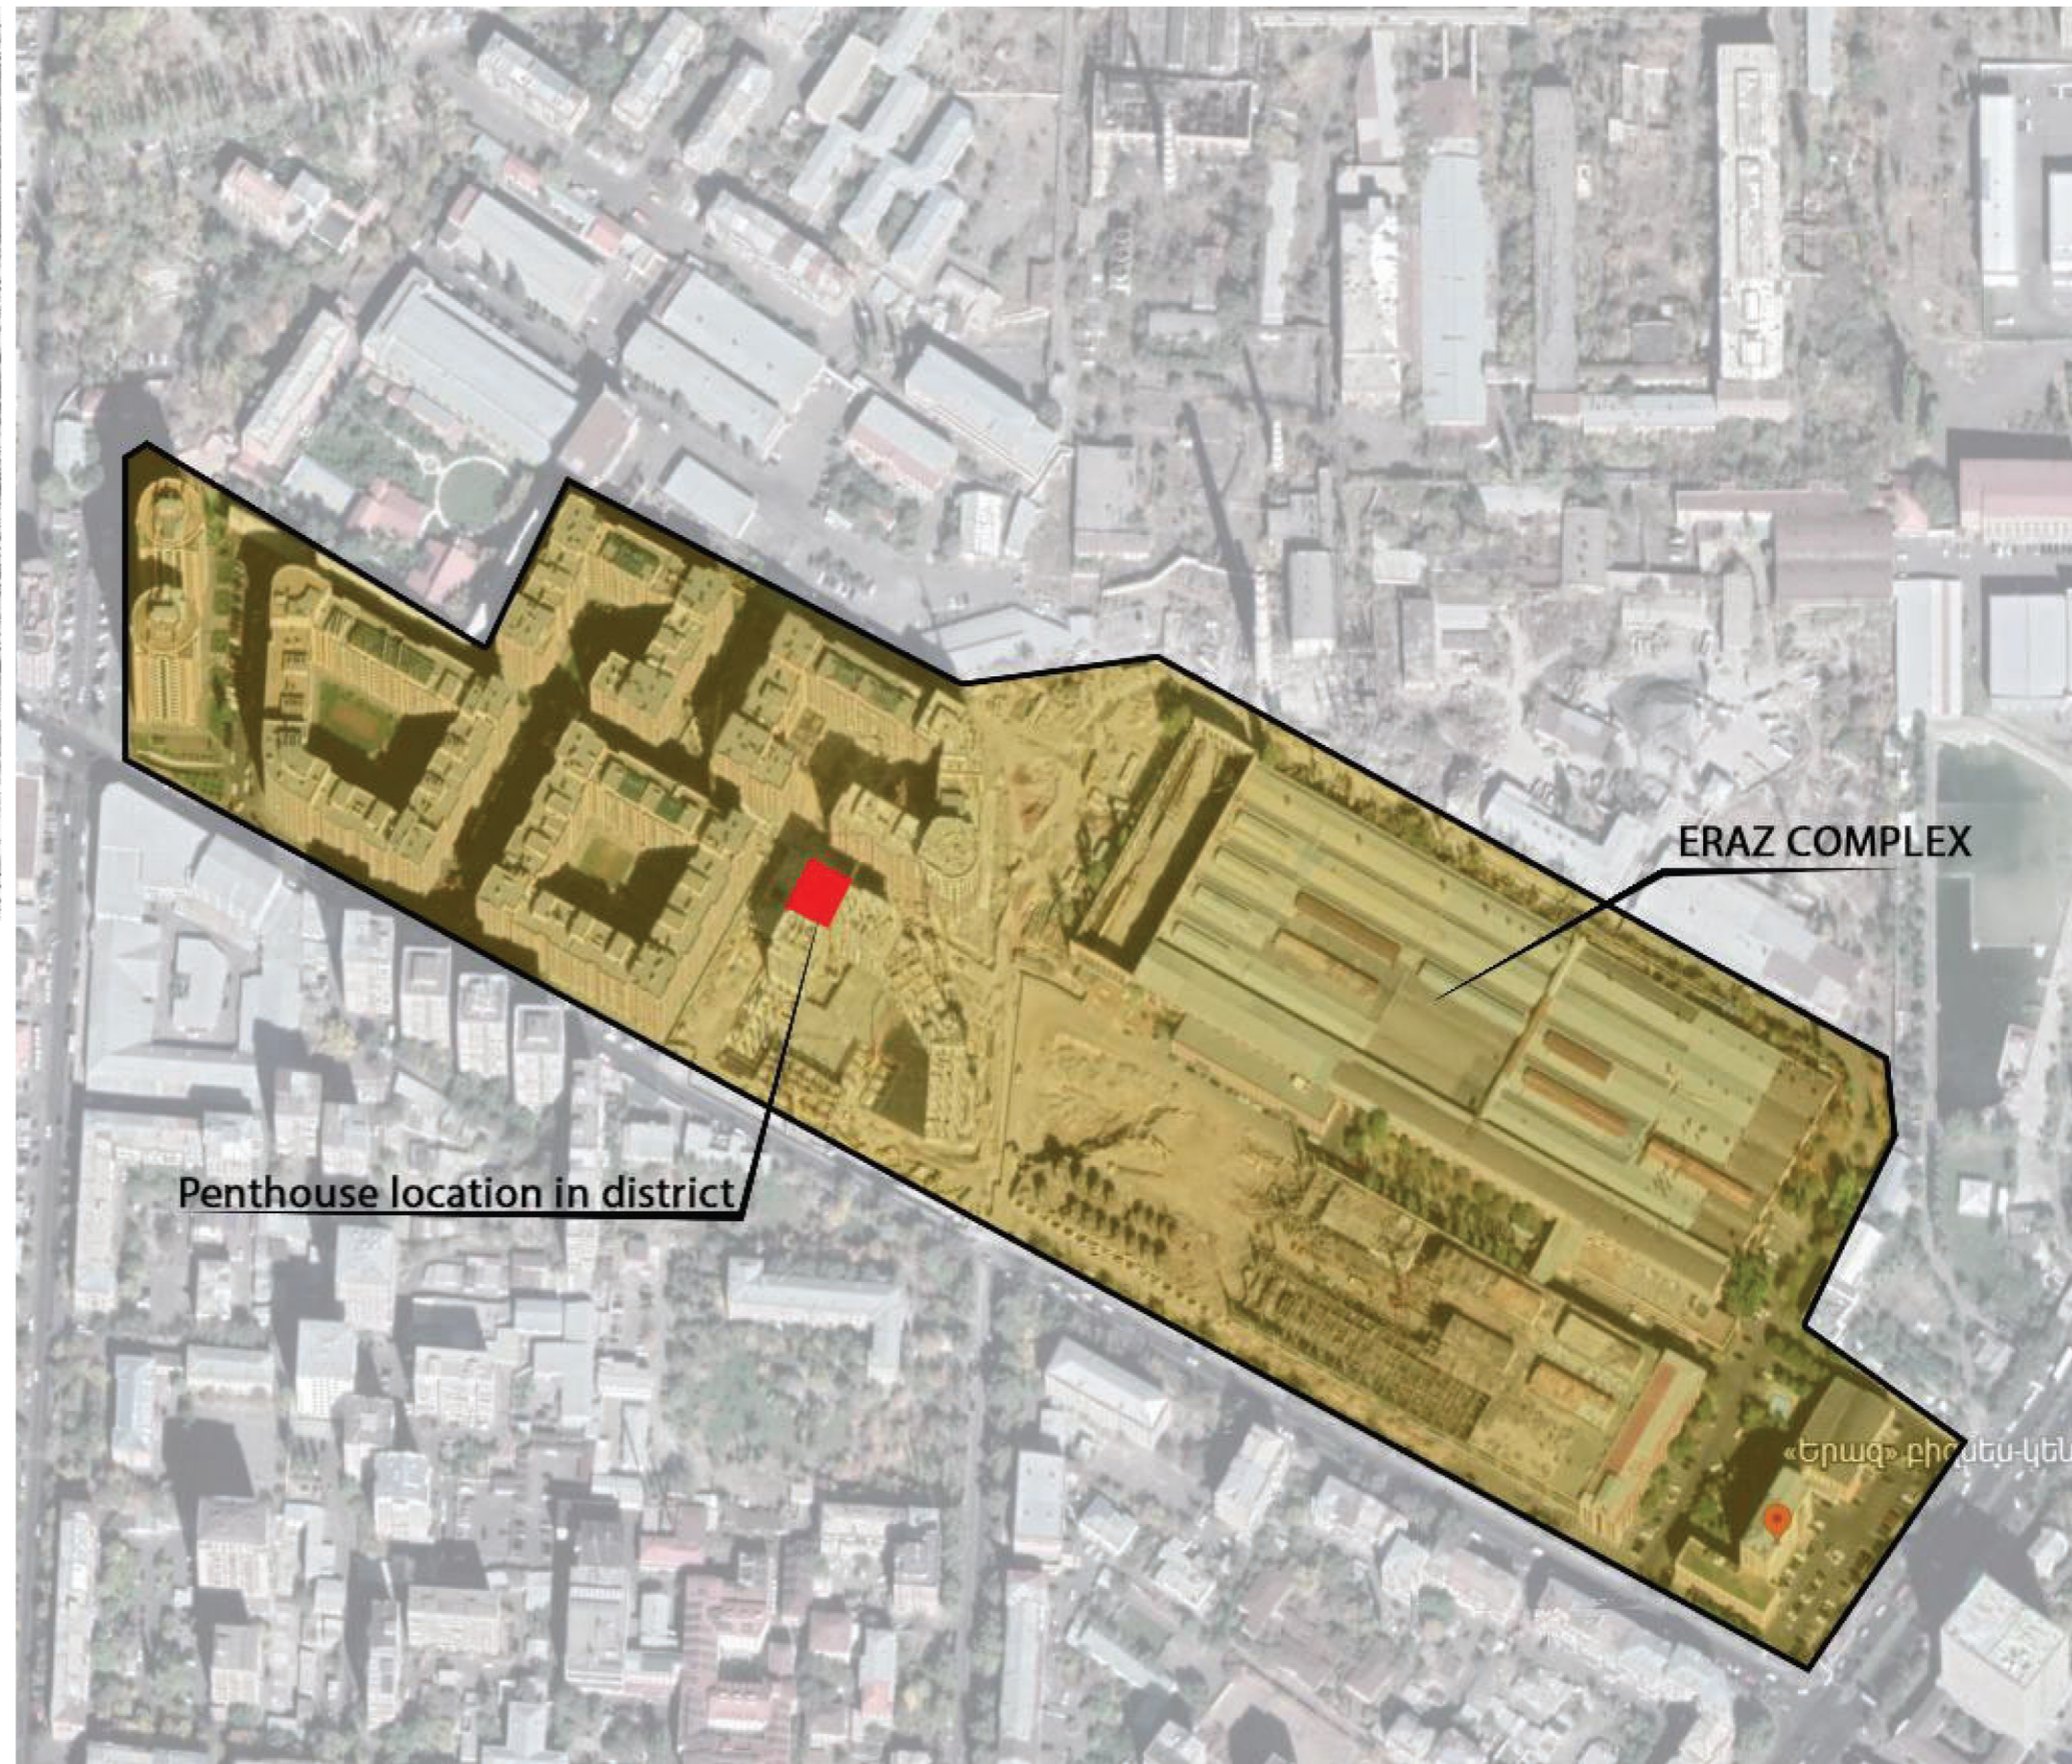

Penthouse

interior conceptual offer

location in Yerevan

location in district

architectural project solution by Eraz Complex

1

white painted MDF/ wardrobe

grey painted MDF / mirror wall