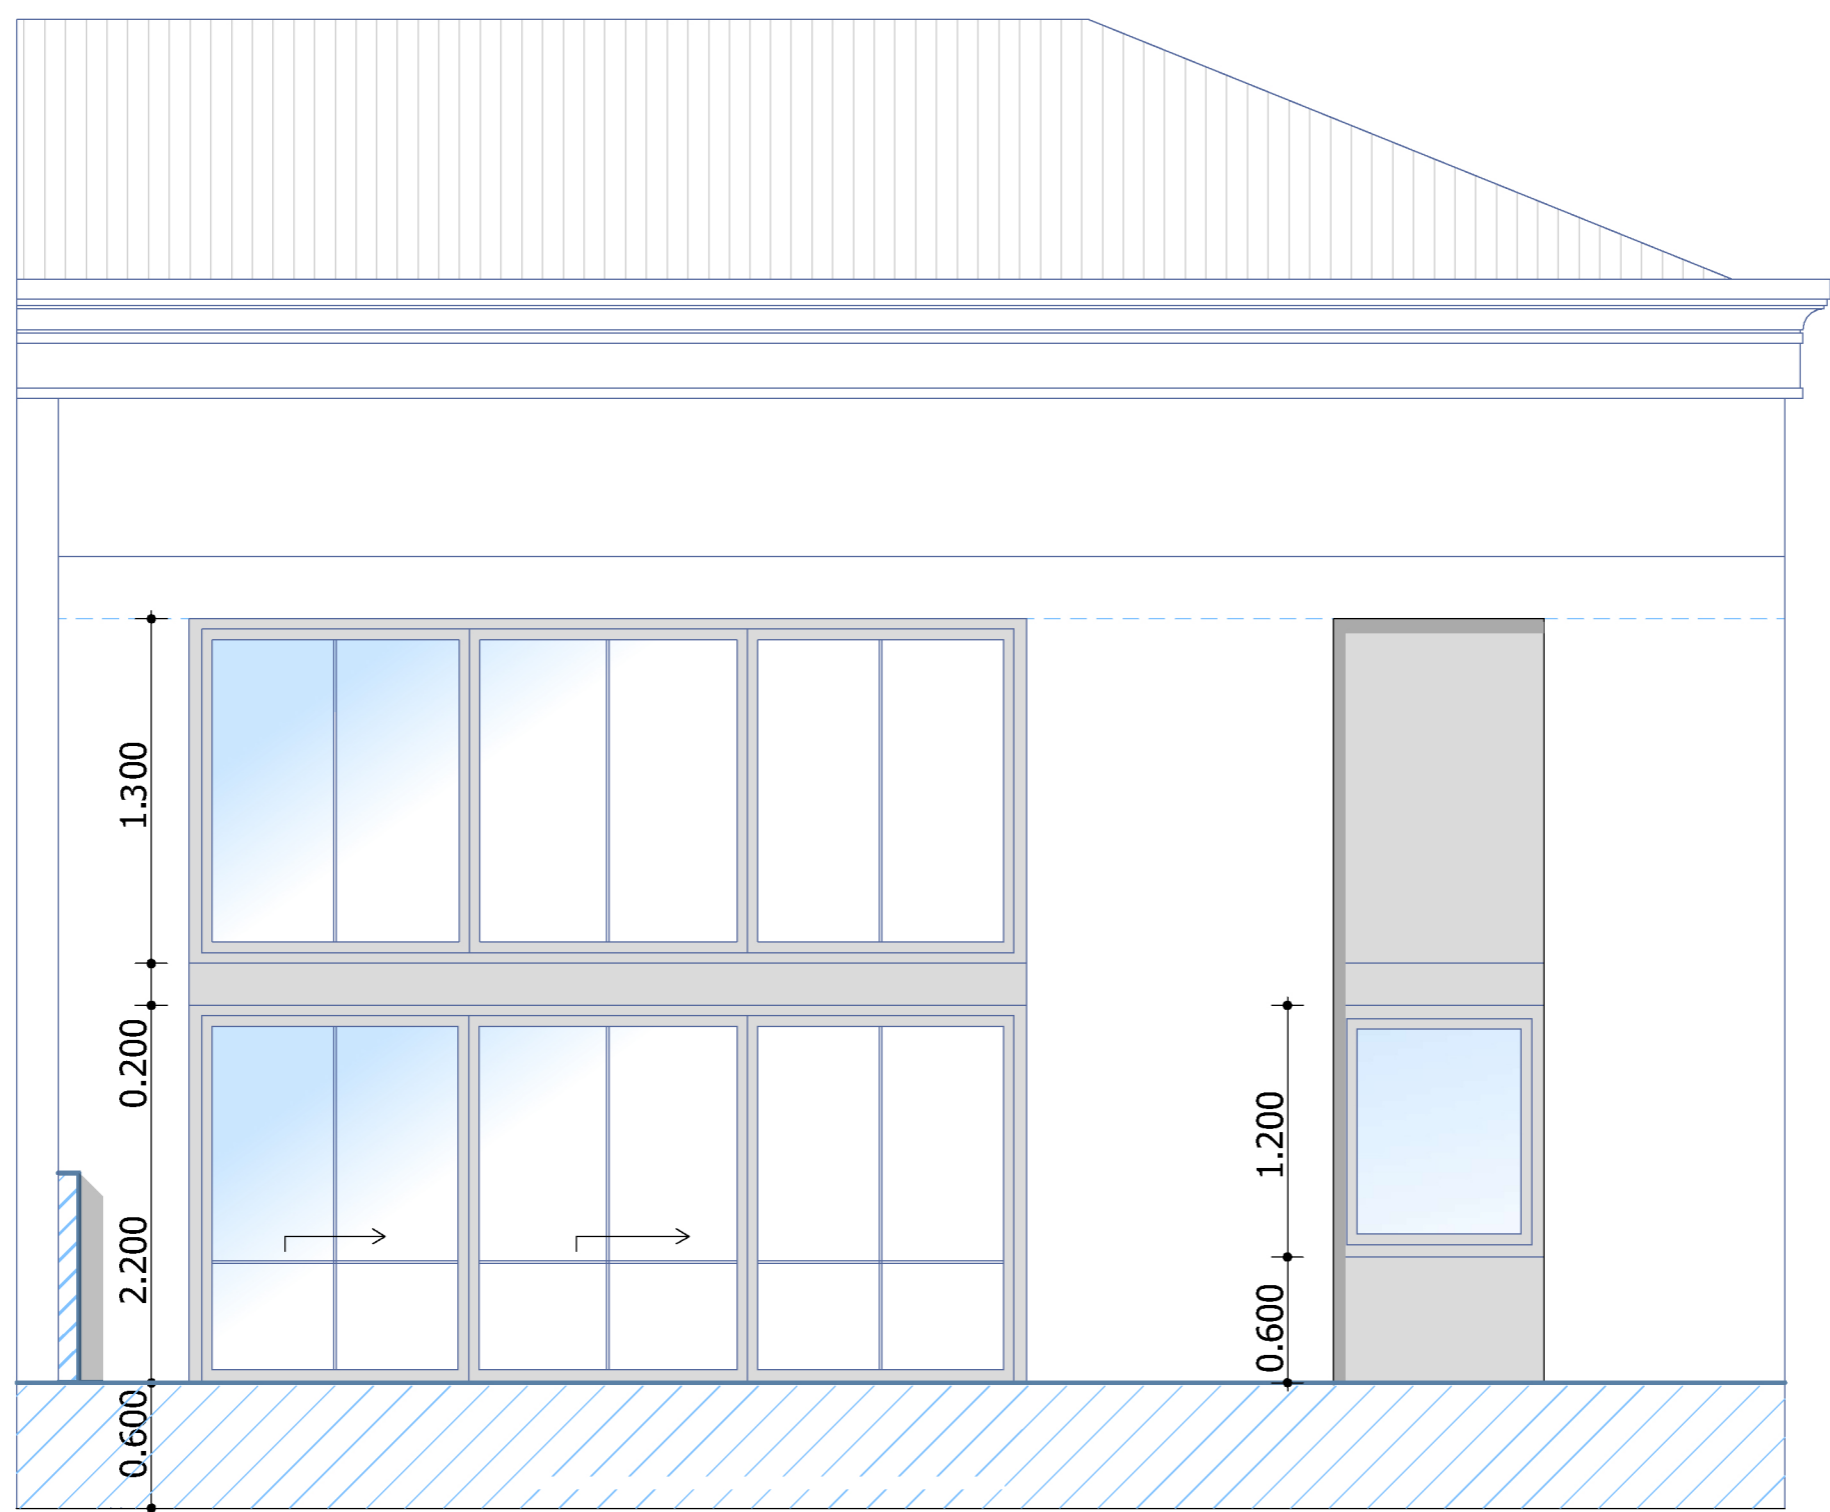

Penthouse

interior conceptual offer

location in Yerevan

location in district

architectural project solution by Eraz Complex

1

white painted MDF/ wardrobe

grey painted MDF / mirror wall

painting

wall clock

staircase handrail

plant

firewood

decorative set

observed area: family room

case: rendering