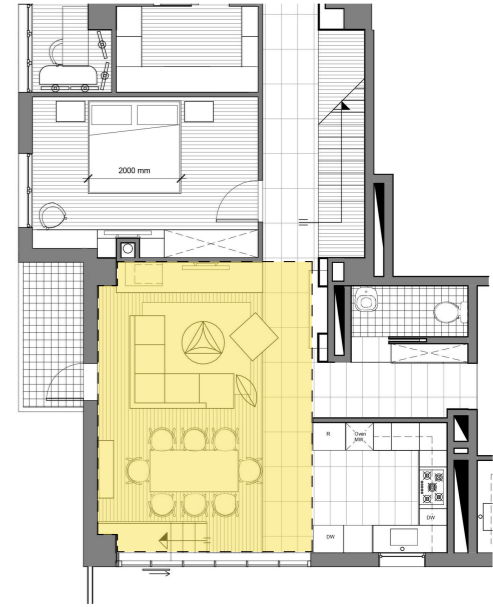

dining table

pouf

coffee table

commode

side table

sofa

ceiling light

spot light

painting

wall clock

staircase handrail

plant

firewood

decorative set

observed area: family room

case: rendering