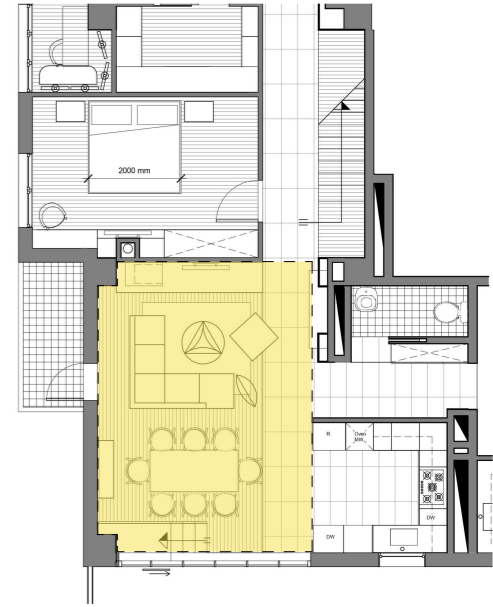

painted MDF