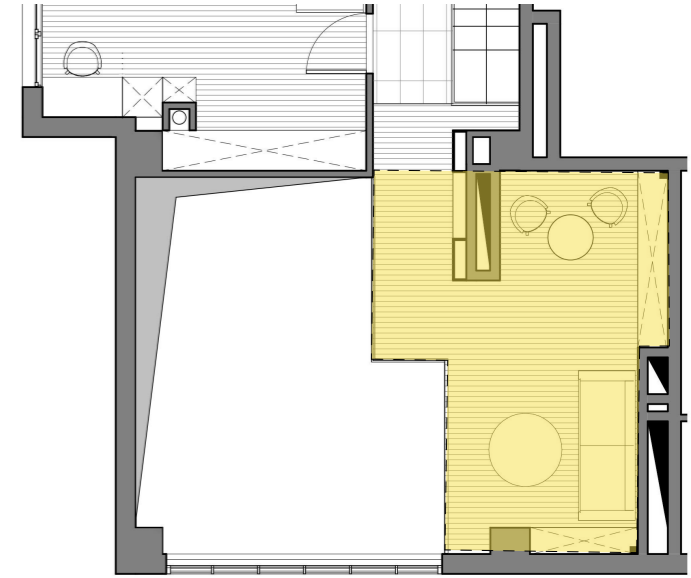

spot lights