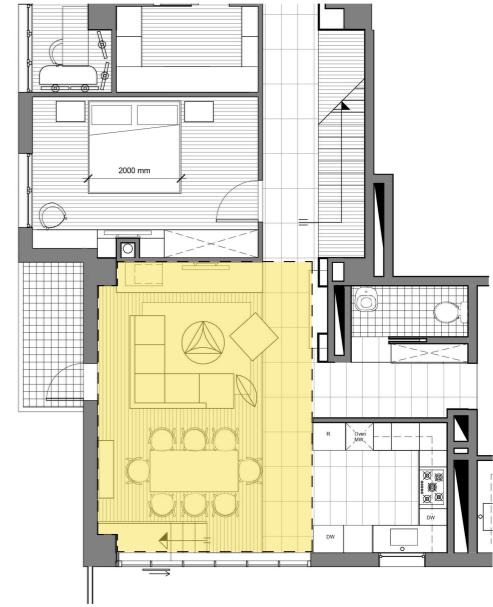

dining table

pouf

coffee table

commode

side table

sofa

ceiling light

spot light

painting

wall clock

staircase handrail

plant

firewood

decorative set

observed area: family room

case: rendering

observed area: family room

case: rendering

corian white / countertop

wood / shelve material

glass

grey painted glass / backsplash

grey / painted MDF

grey tiles / floor

faucet

microwave oven (60cm)

hood(90cm)

sink (60x56cm)

stove(90cm)

furniture handles

kitchen appliances

furniture LED light