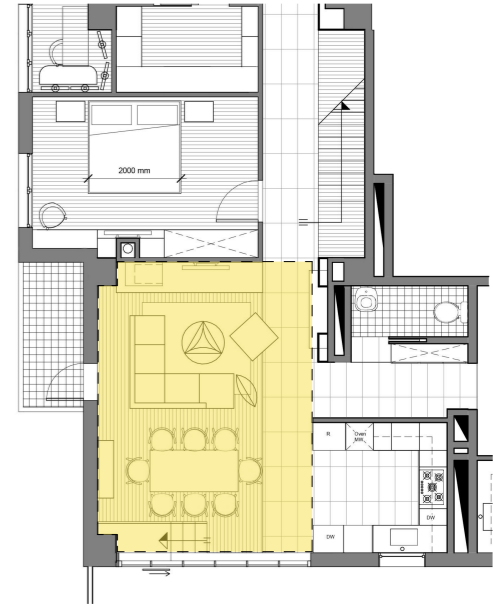

natural wood parquet / flooring

painted MDF

white painting / wall

brick / wall

concrete / wall

wood decking / ceiling

stand alone fire place

dining chair

dining table

pouf

coffee table

commode

side table

sofa

ceiling light

spot light

painting

wall clock

staircase handrail

plant

firewood

decorative set

observed area: family room

case: rendering