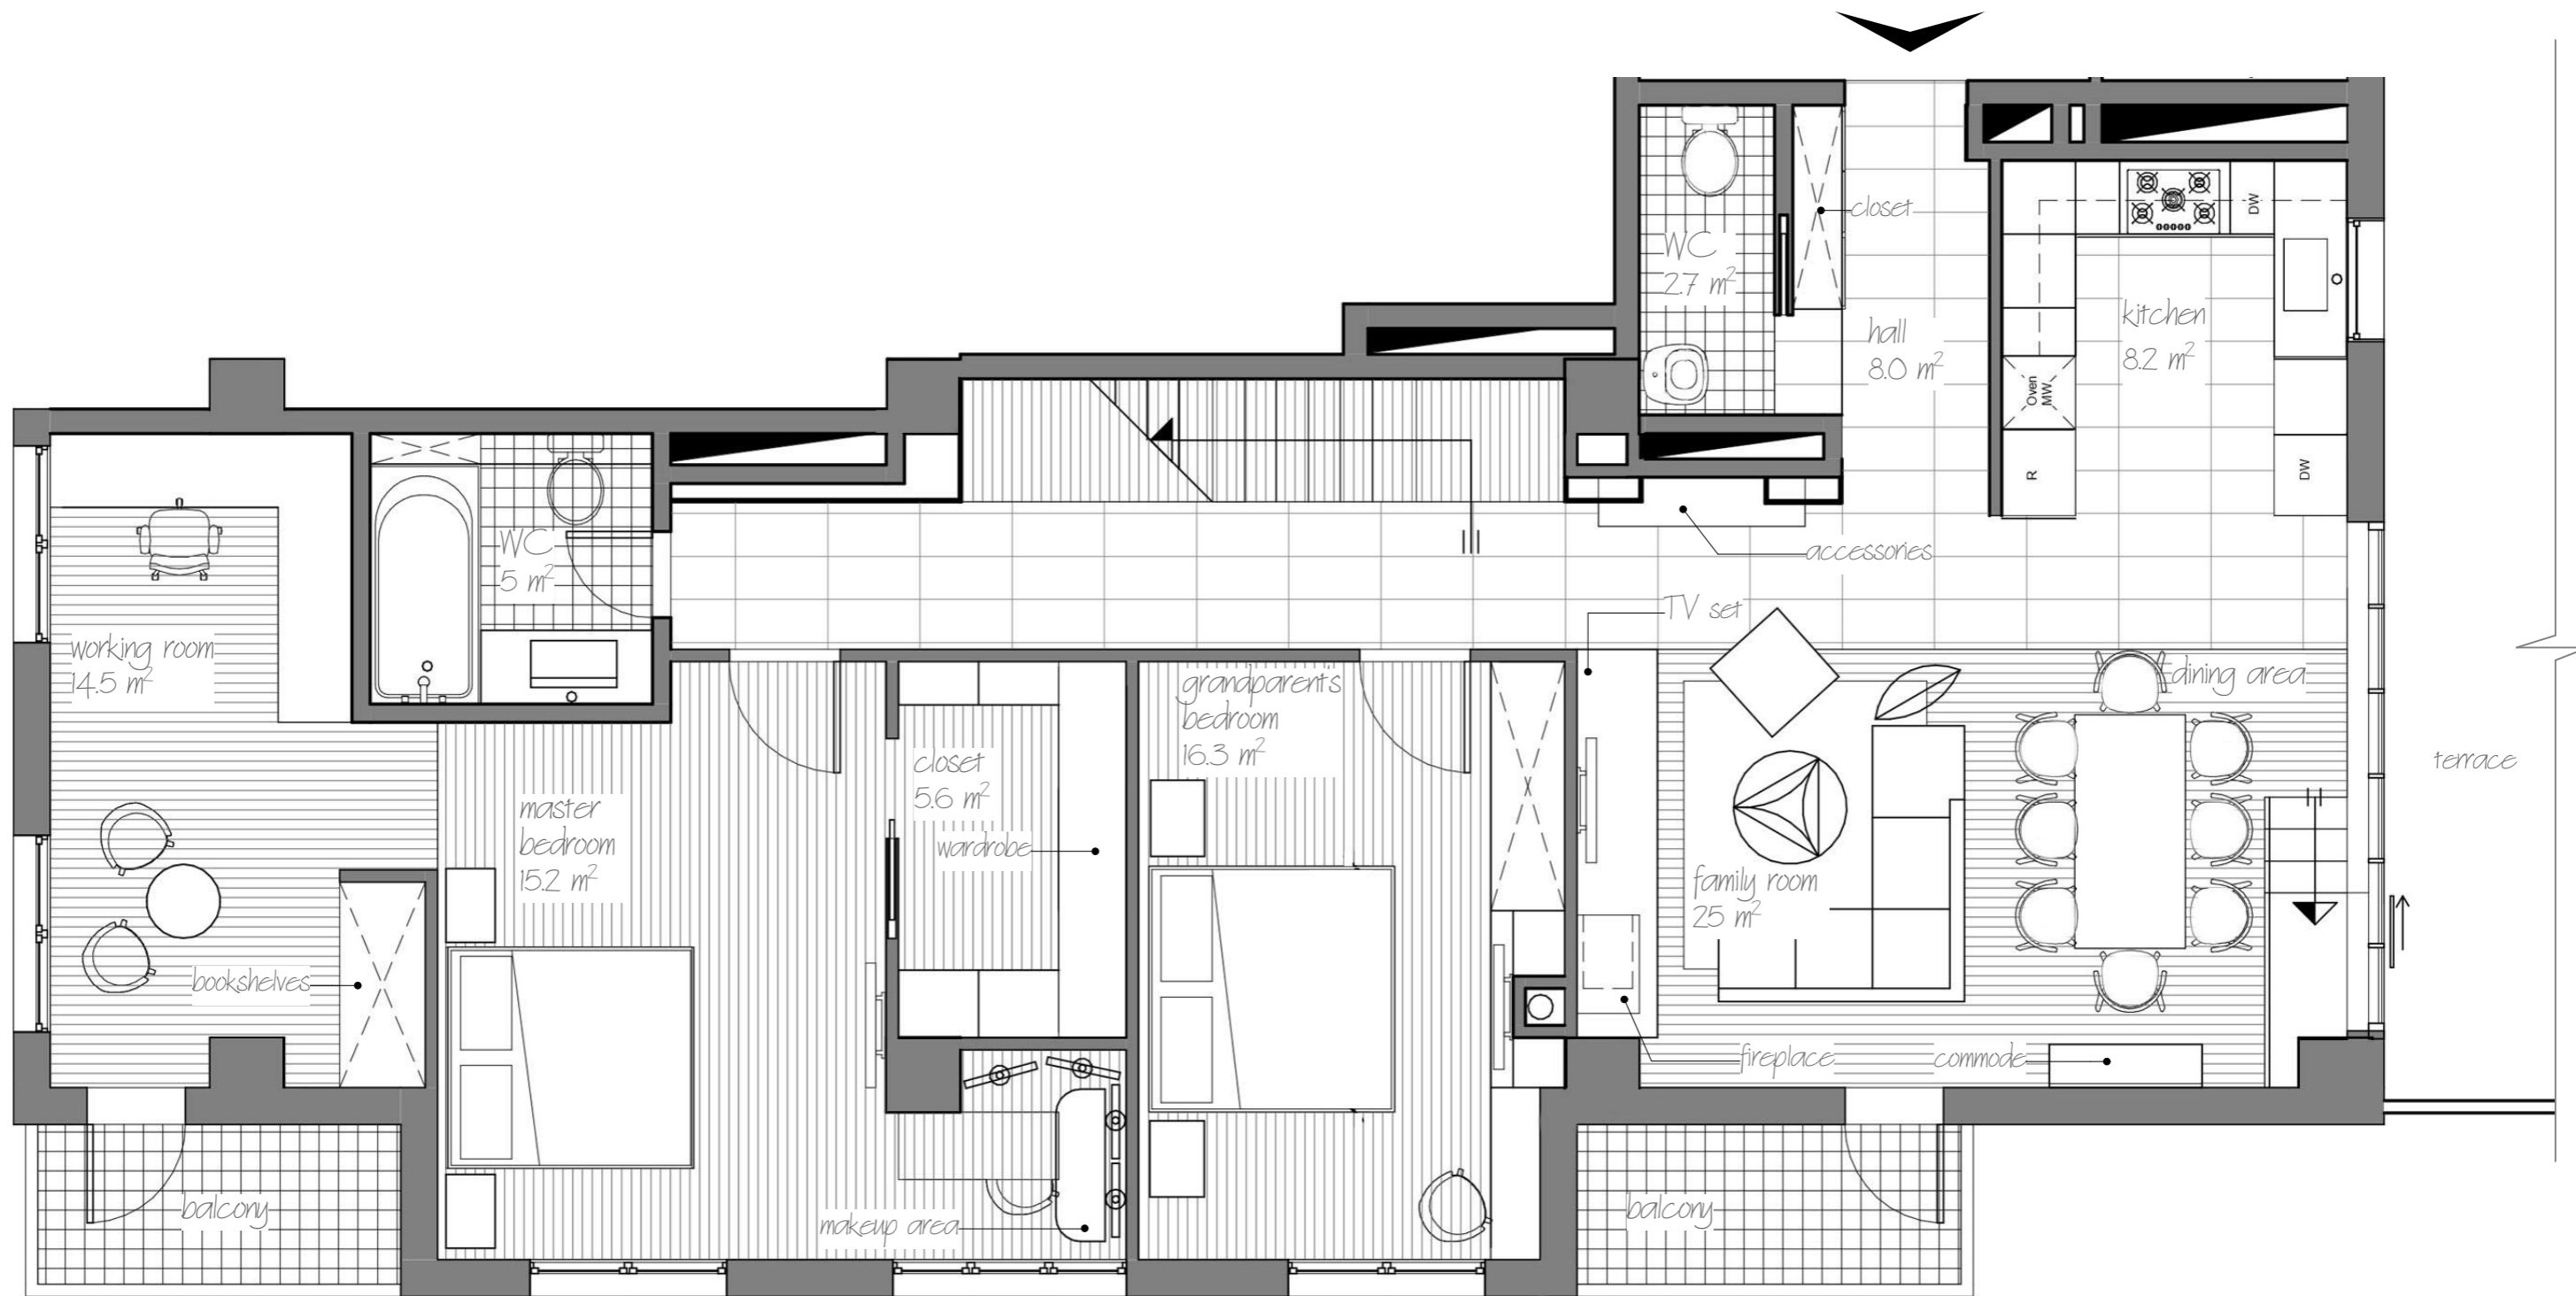

Penthouse

interior conceptual offer

location in Yerevan

location in district

architectural project solution by Eraz Complex

1

white painted MDF/ wardrobe

grey painted MDF / mirror wall

natural wood parquet / flooring

painted MDF

white painting / wall

brick / wall

concrete / wall

wood decking / ceiling

stand alone fire place

dining chair

painting

wall clock

staircase handrail

plant

firewood

decorative set

observed area: family room

case: rendering