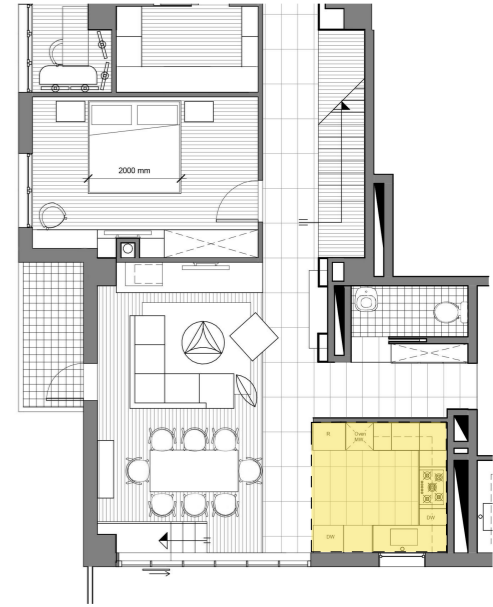

painting

wall clock

staircase handrail

plant

firewood

decorative set

observed area: family room

case: rendering

observed area: family room

case: rendering

corian white / countertop

wood / shelve material

glass

grey painted glass / backsplash

grey / painted MDF

grey tiles / floor

faucet

microwave oven (60cm)

hood(90cm)

sink (60x56cm)

stove(90cm)

furniture handles

kitchen appliances

furniture LED light