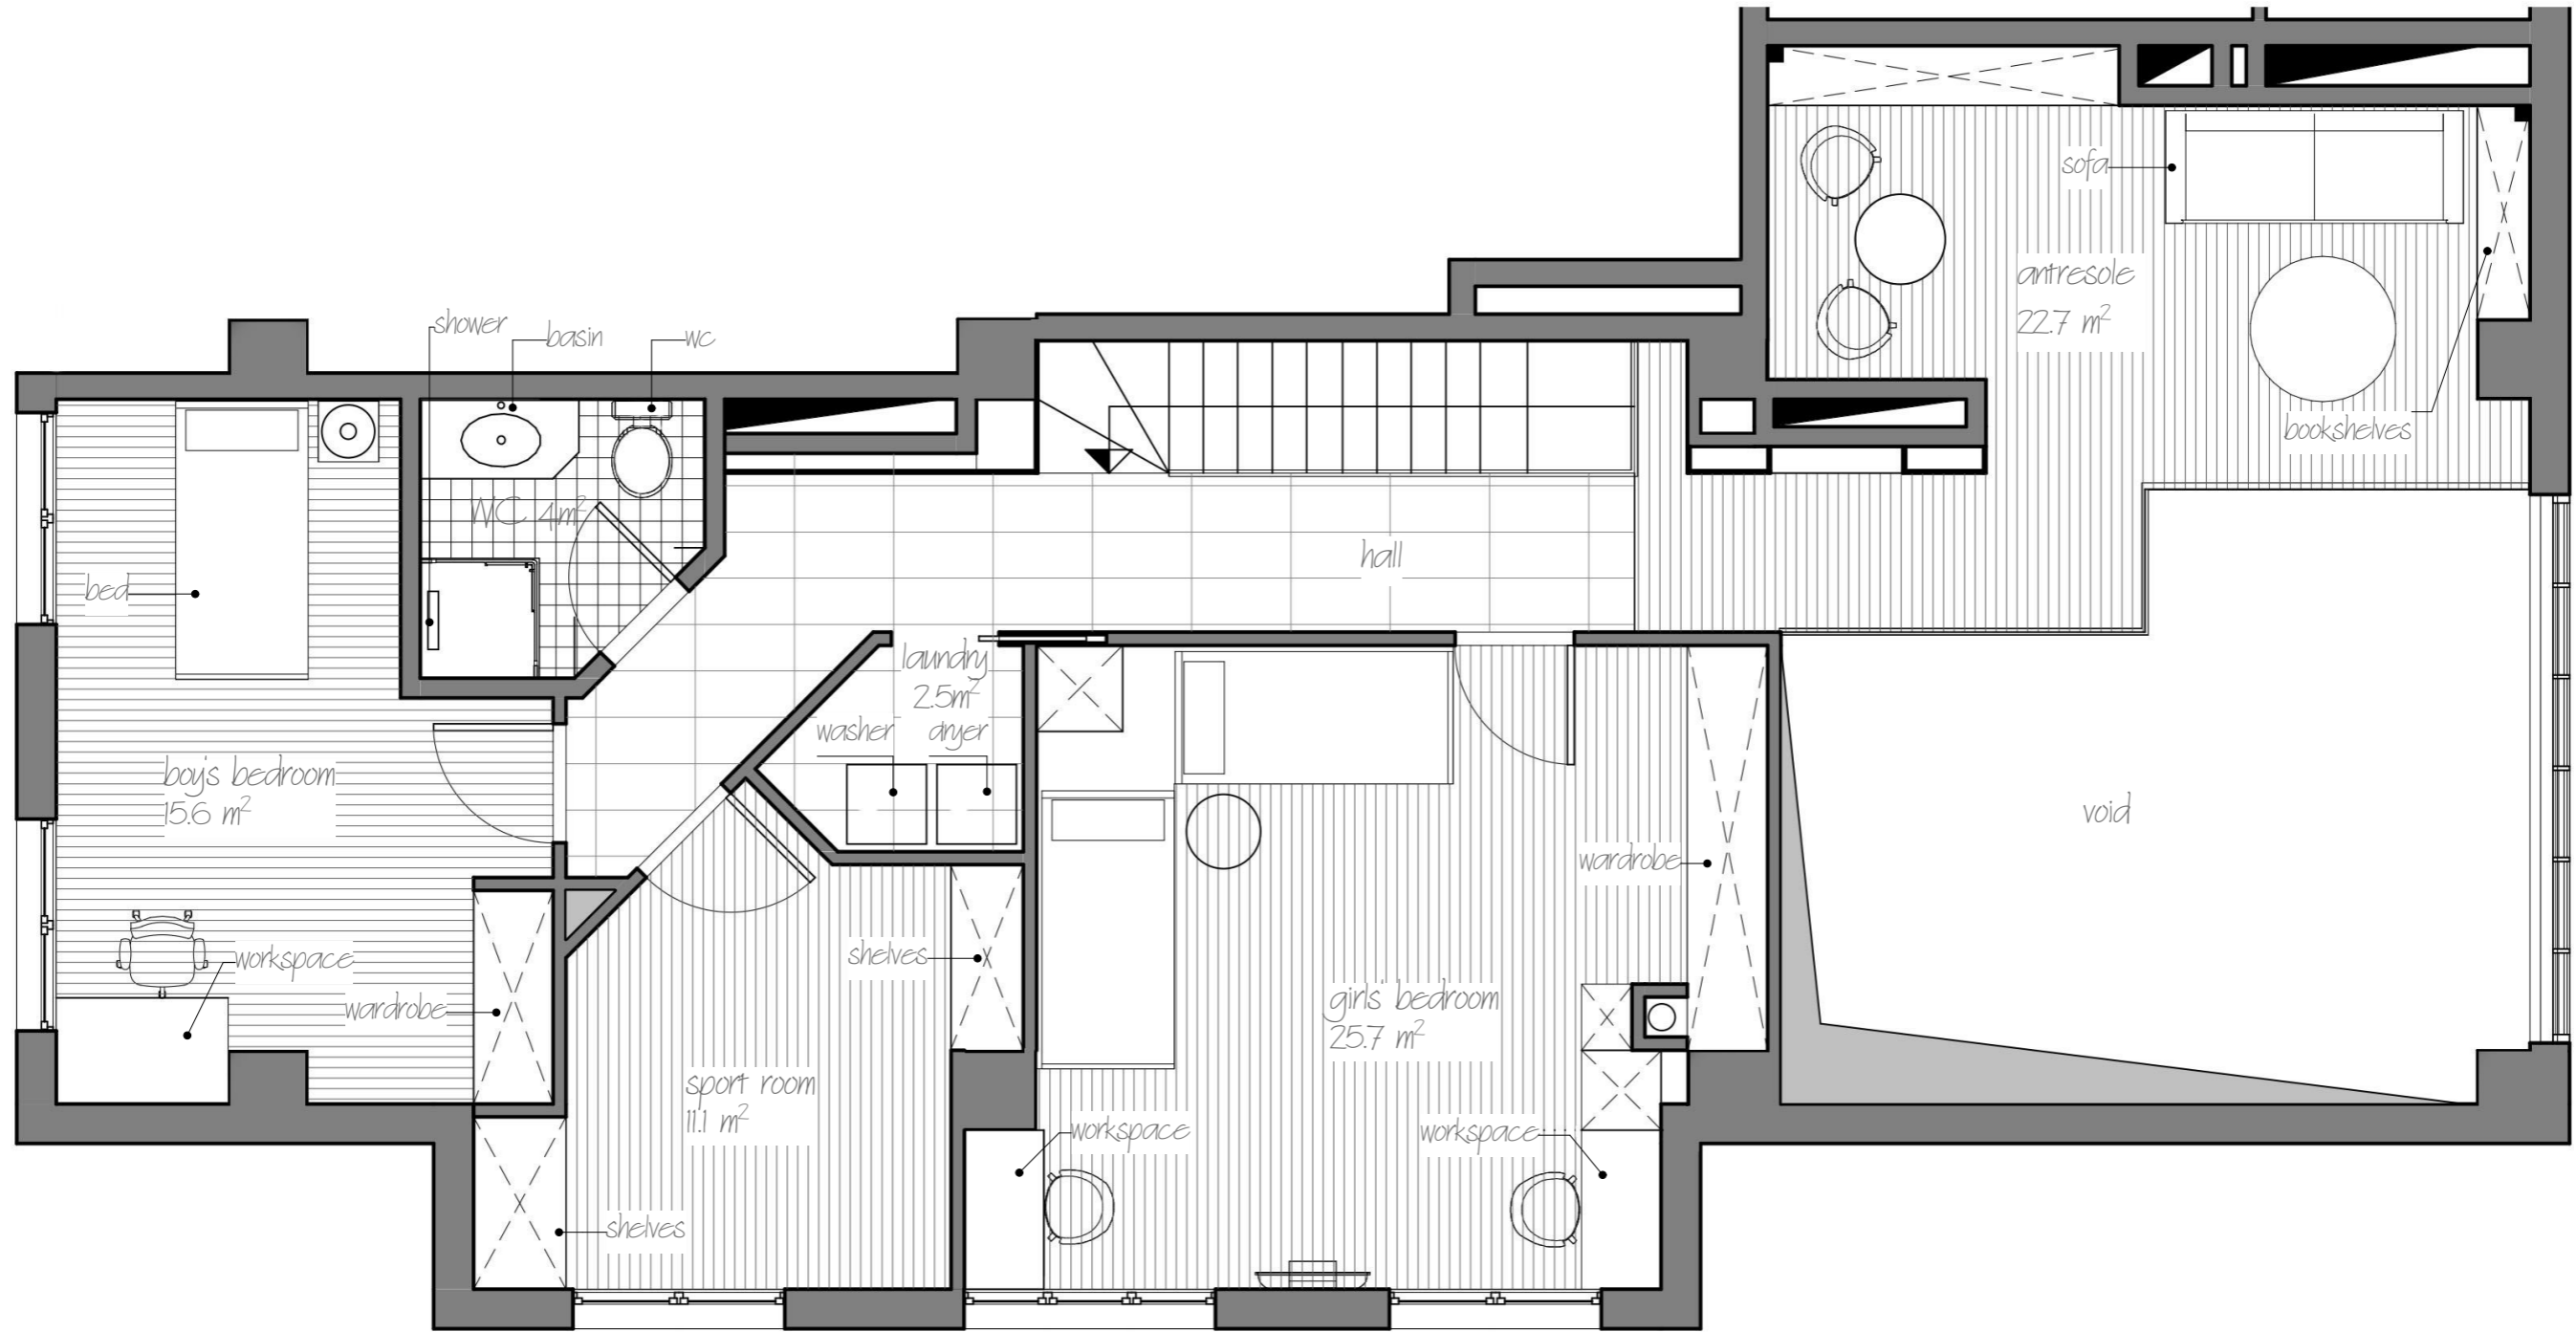

Penthouse

interior conceptual offer

location in Yerevan

location in district

architectural project solution by Eraz Complex

1

white painted MDF/ wardrobe

grey painted MDF / mirror wall

natural wood parquet / flooring

painted MDF

white painting / wall

brick / wall

concrete / wall

wood decking / ceiling

stand alone fire place

dining chair

painting

wall clock

staircase handrail

plant

firewood

decorative set

observed area: family room

case: rendering