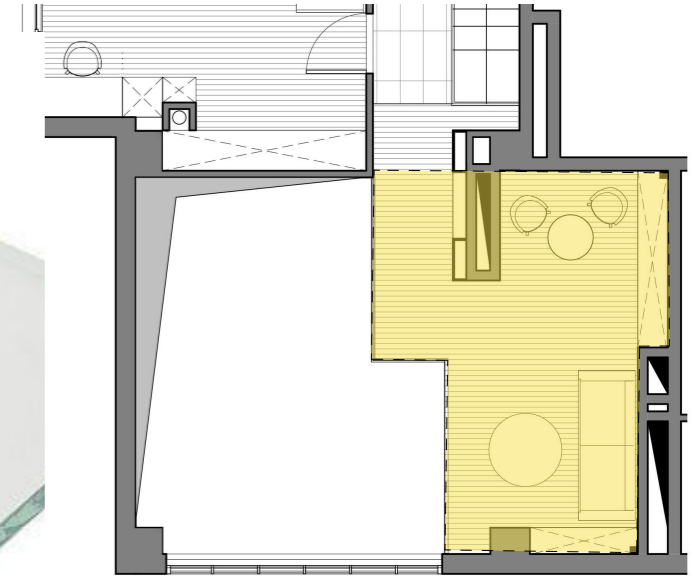

glass clear