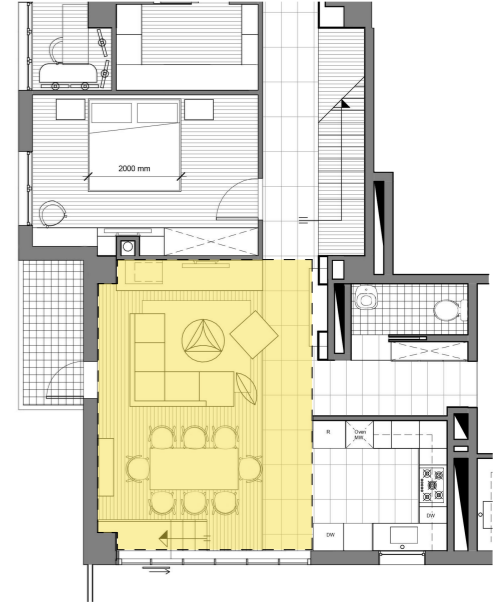

dining table

pouf

coffee table

commode

side table

sofa

ceiling light

spot light

painting

wall clock

staircase handrail

plant

firewood

decorative set

observed area: family room

case: rendering

observed area: family room

case: rendering

corian white / countertop

wood / shelve material

glass

grey painted glass / backsplash

grey / painted MDF

grey tiles / floor

faucet

microwave oven (60cm)

hood(90cm)

sink (60x56cm)

stove(90cm)

furniture handles

kitchen appliances

furniture LED light