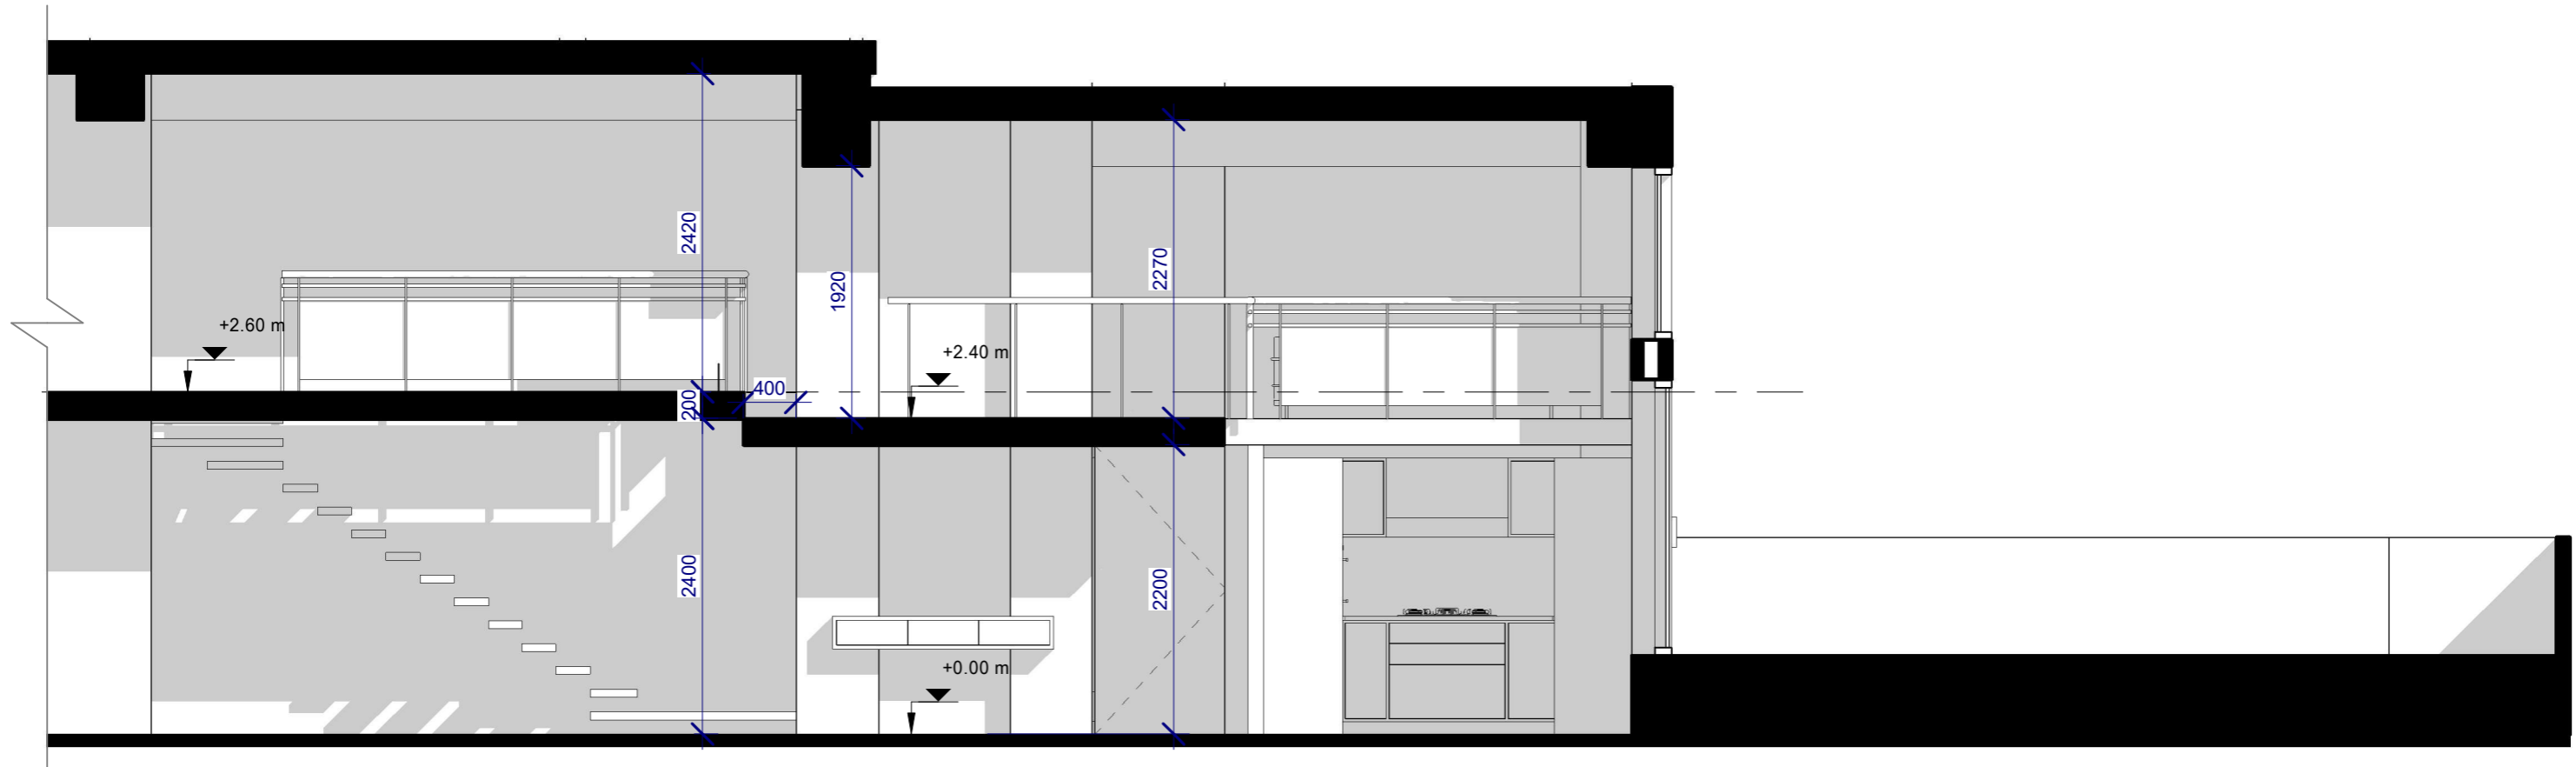

Penthouse

interior conceptual offer

location in Yerevan

location in district

architectural project solution by Eraz Complex

1

white painted MDF/ wardrobe

grey painted MDF / mirror wall

painting

wall clock

staircase handrail

plant

firewood

decorative set

observed area: family room

case: rendering