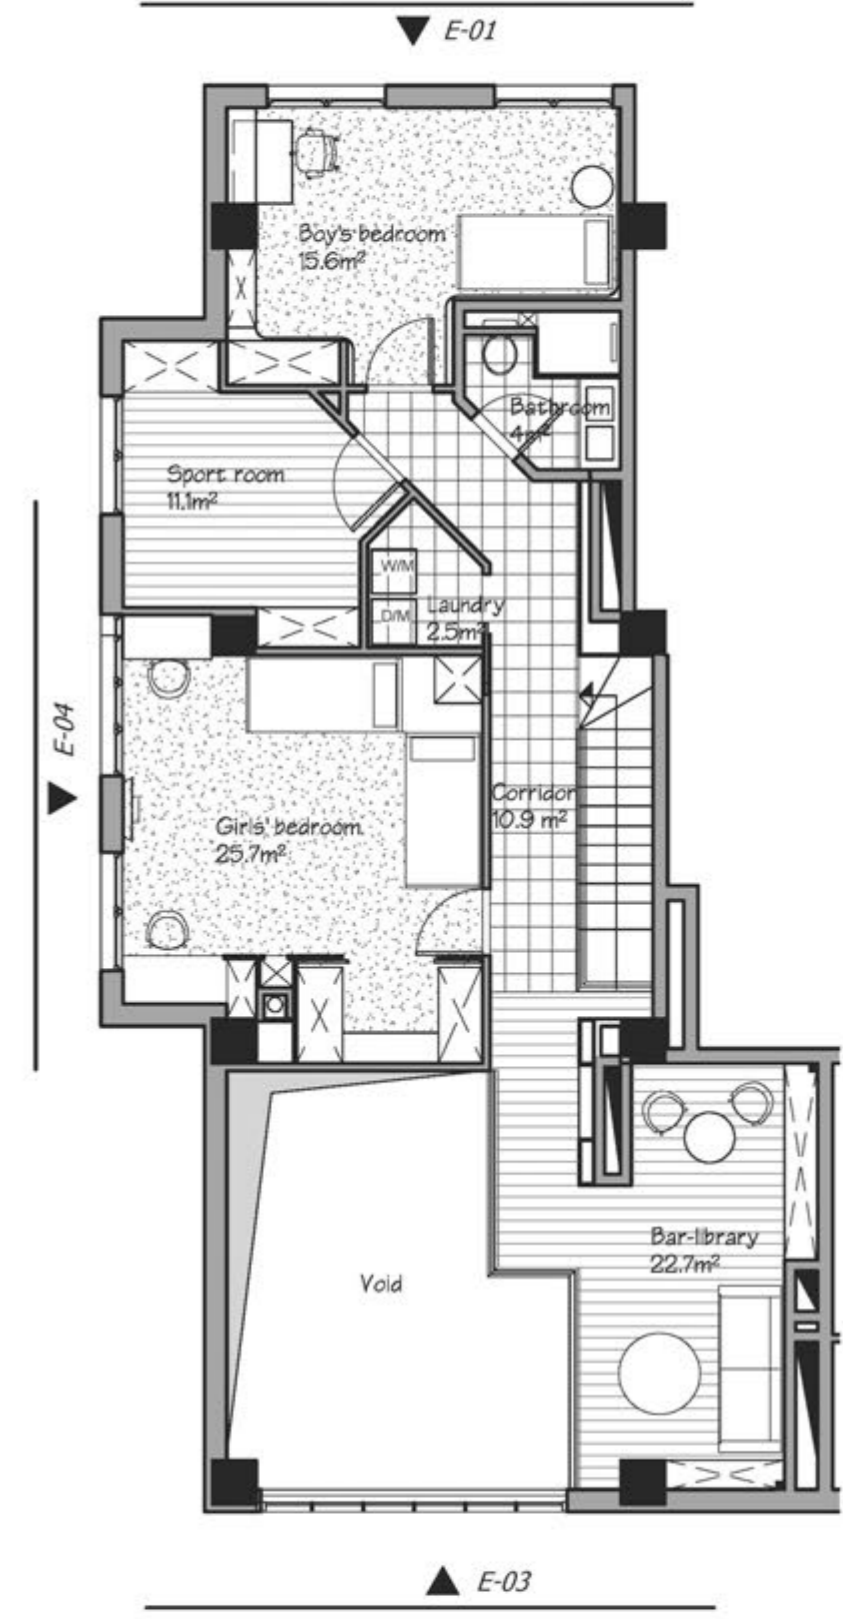

Penthouse

interior conceptual offer

location in Yerevan

location in district

B - B

A - A

proposal based on design offer

green wooden plank

wood / surface

white tiles

white paint / walls

mirror

freestanding faucet

basin

hygienic shower

mirror

mirror

pendant light

spot lights

freestanding faucet

freestanding bathtub

wall faucet

washbasin

hygienic shower