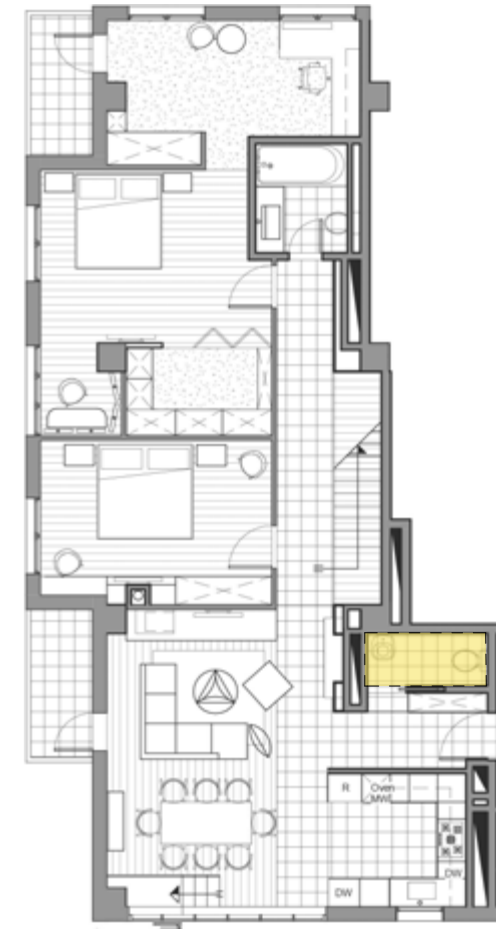

Penthouse

interior conceptual offer

location in Yerevan

location in district

B - B

A - A

proposal based on design offer

green wooden plank

wood / surface

white tiles

white paint / walls

mirror

freestanding faucet

basin

hygienic shower

mirror

mirror

pendant light

spot lights

freestanding faucet

freestanding bathtub

wall faucet

washbasin

hygienic shower