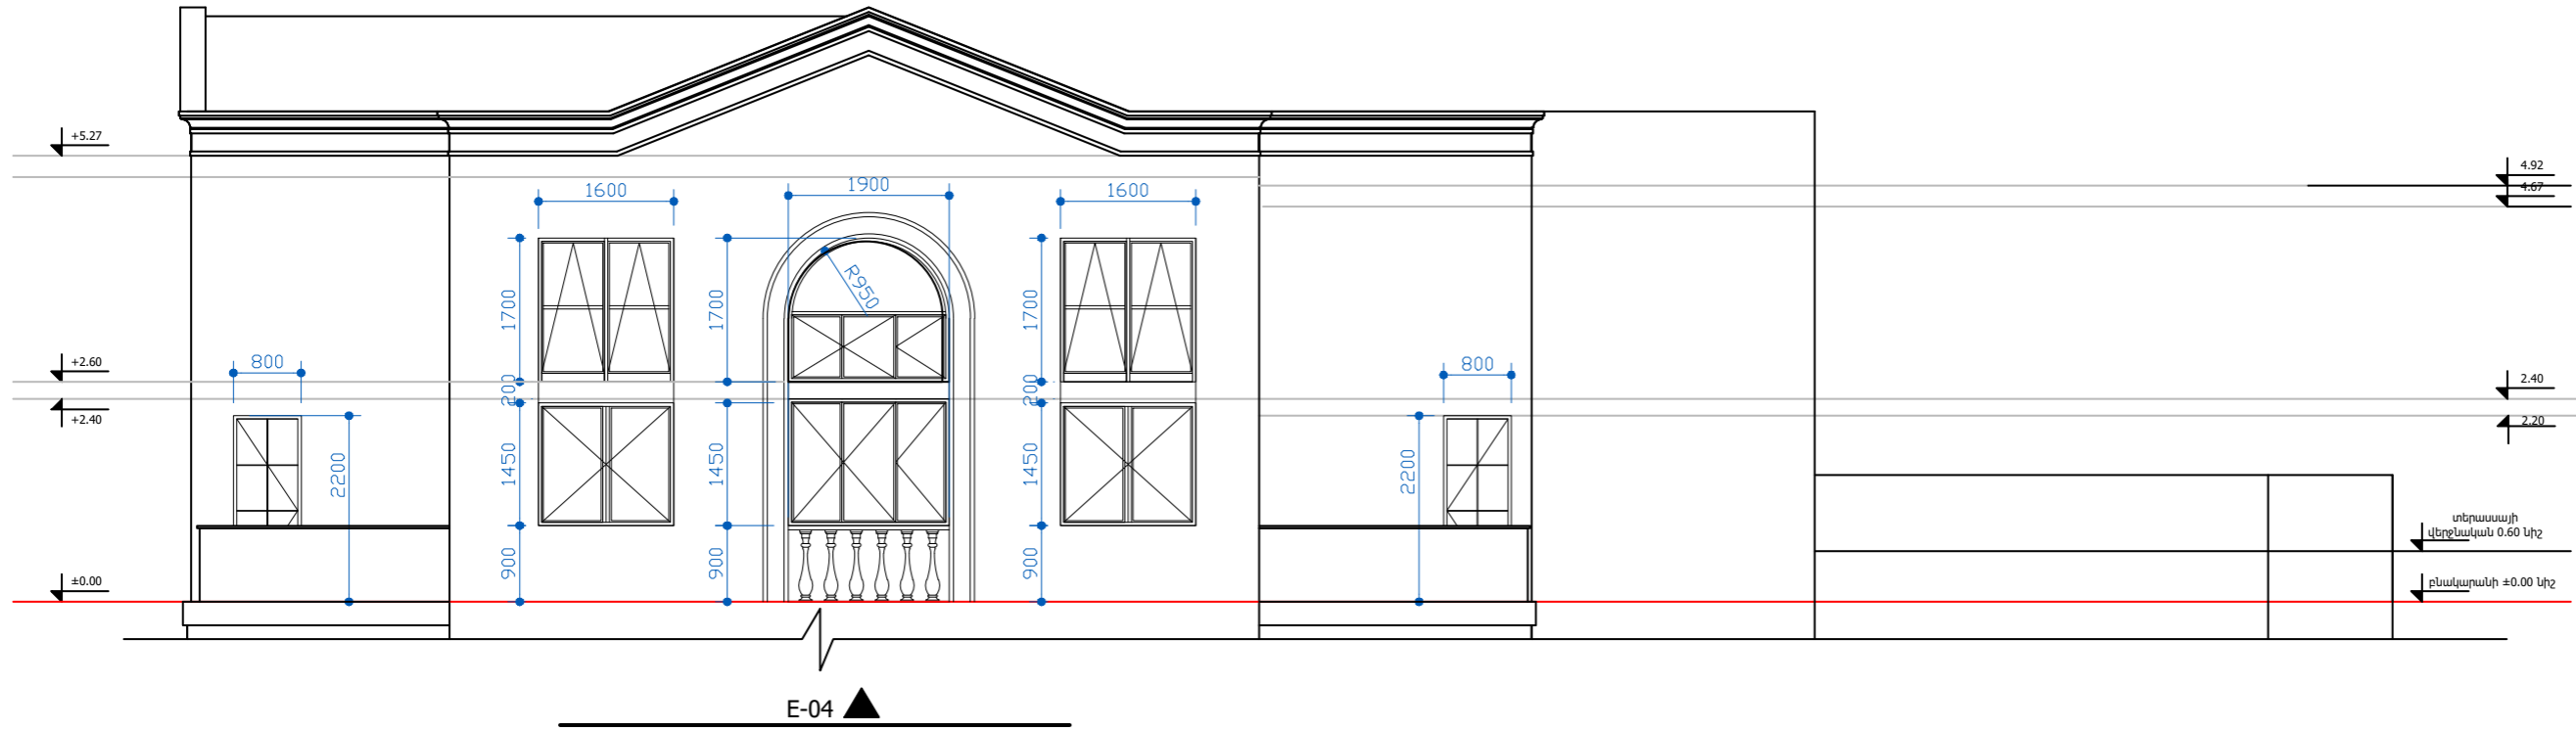

Penthouse

interior conceptual offer

location in Yerevan

location in district

B - B

A - A

proposal based on design offer

green wooden plank