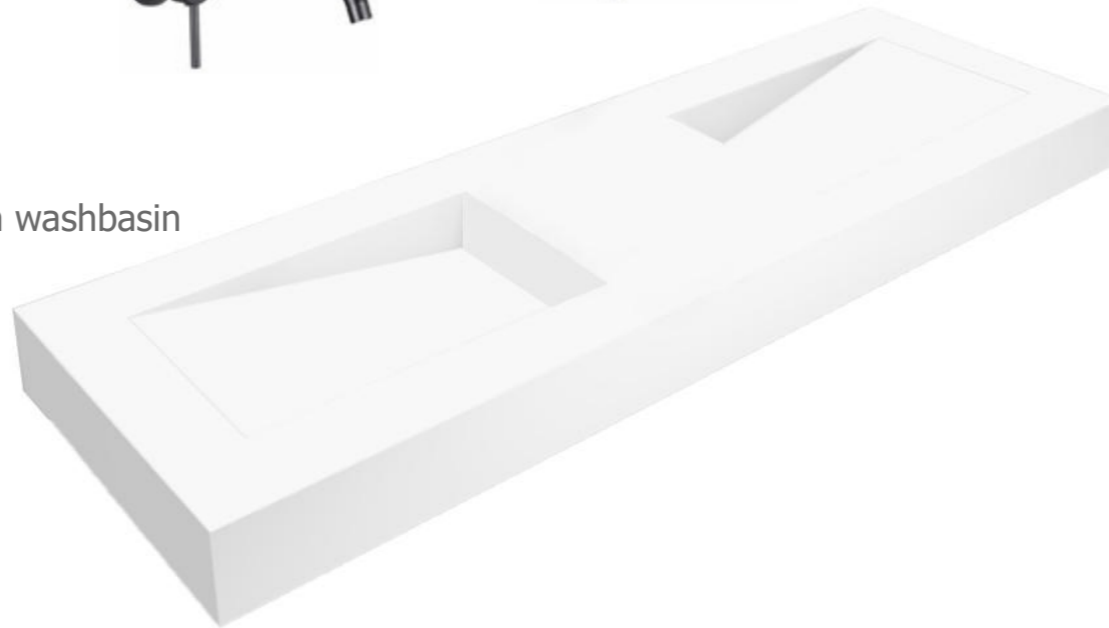

metal / frames

shower head

mirrors

accessories

hand shower

wall faucets

corian washbasin

hygienic shower