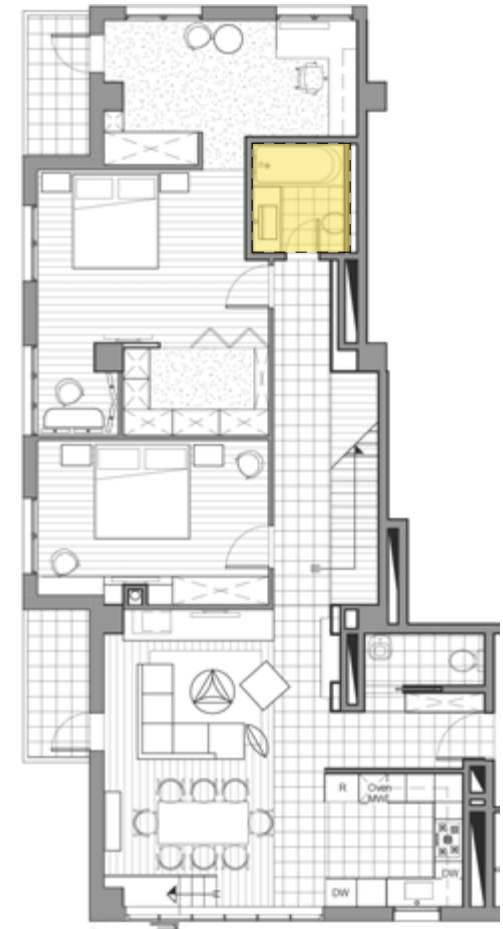

mirror

pendant light

spot lights

freestanding faucet

freestanding bathtub

wall faucet

washbasin

hygienic shower

toilet seat

towel rack

accessories

hexagonal tiles

wood / shelf

glass / shower cabin

mirror

white tiles / walls

toilet seat

folding doors

pendant lights

accessories

nightstand

king size bed

carpet

tv