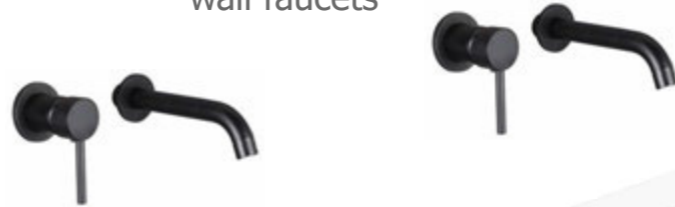

metal / frames

shower head

mirrors

accessories

hand shower

wall faucets

corian washbasin

hygienic shower