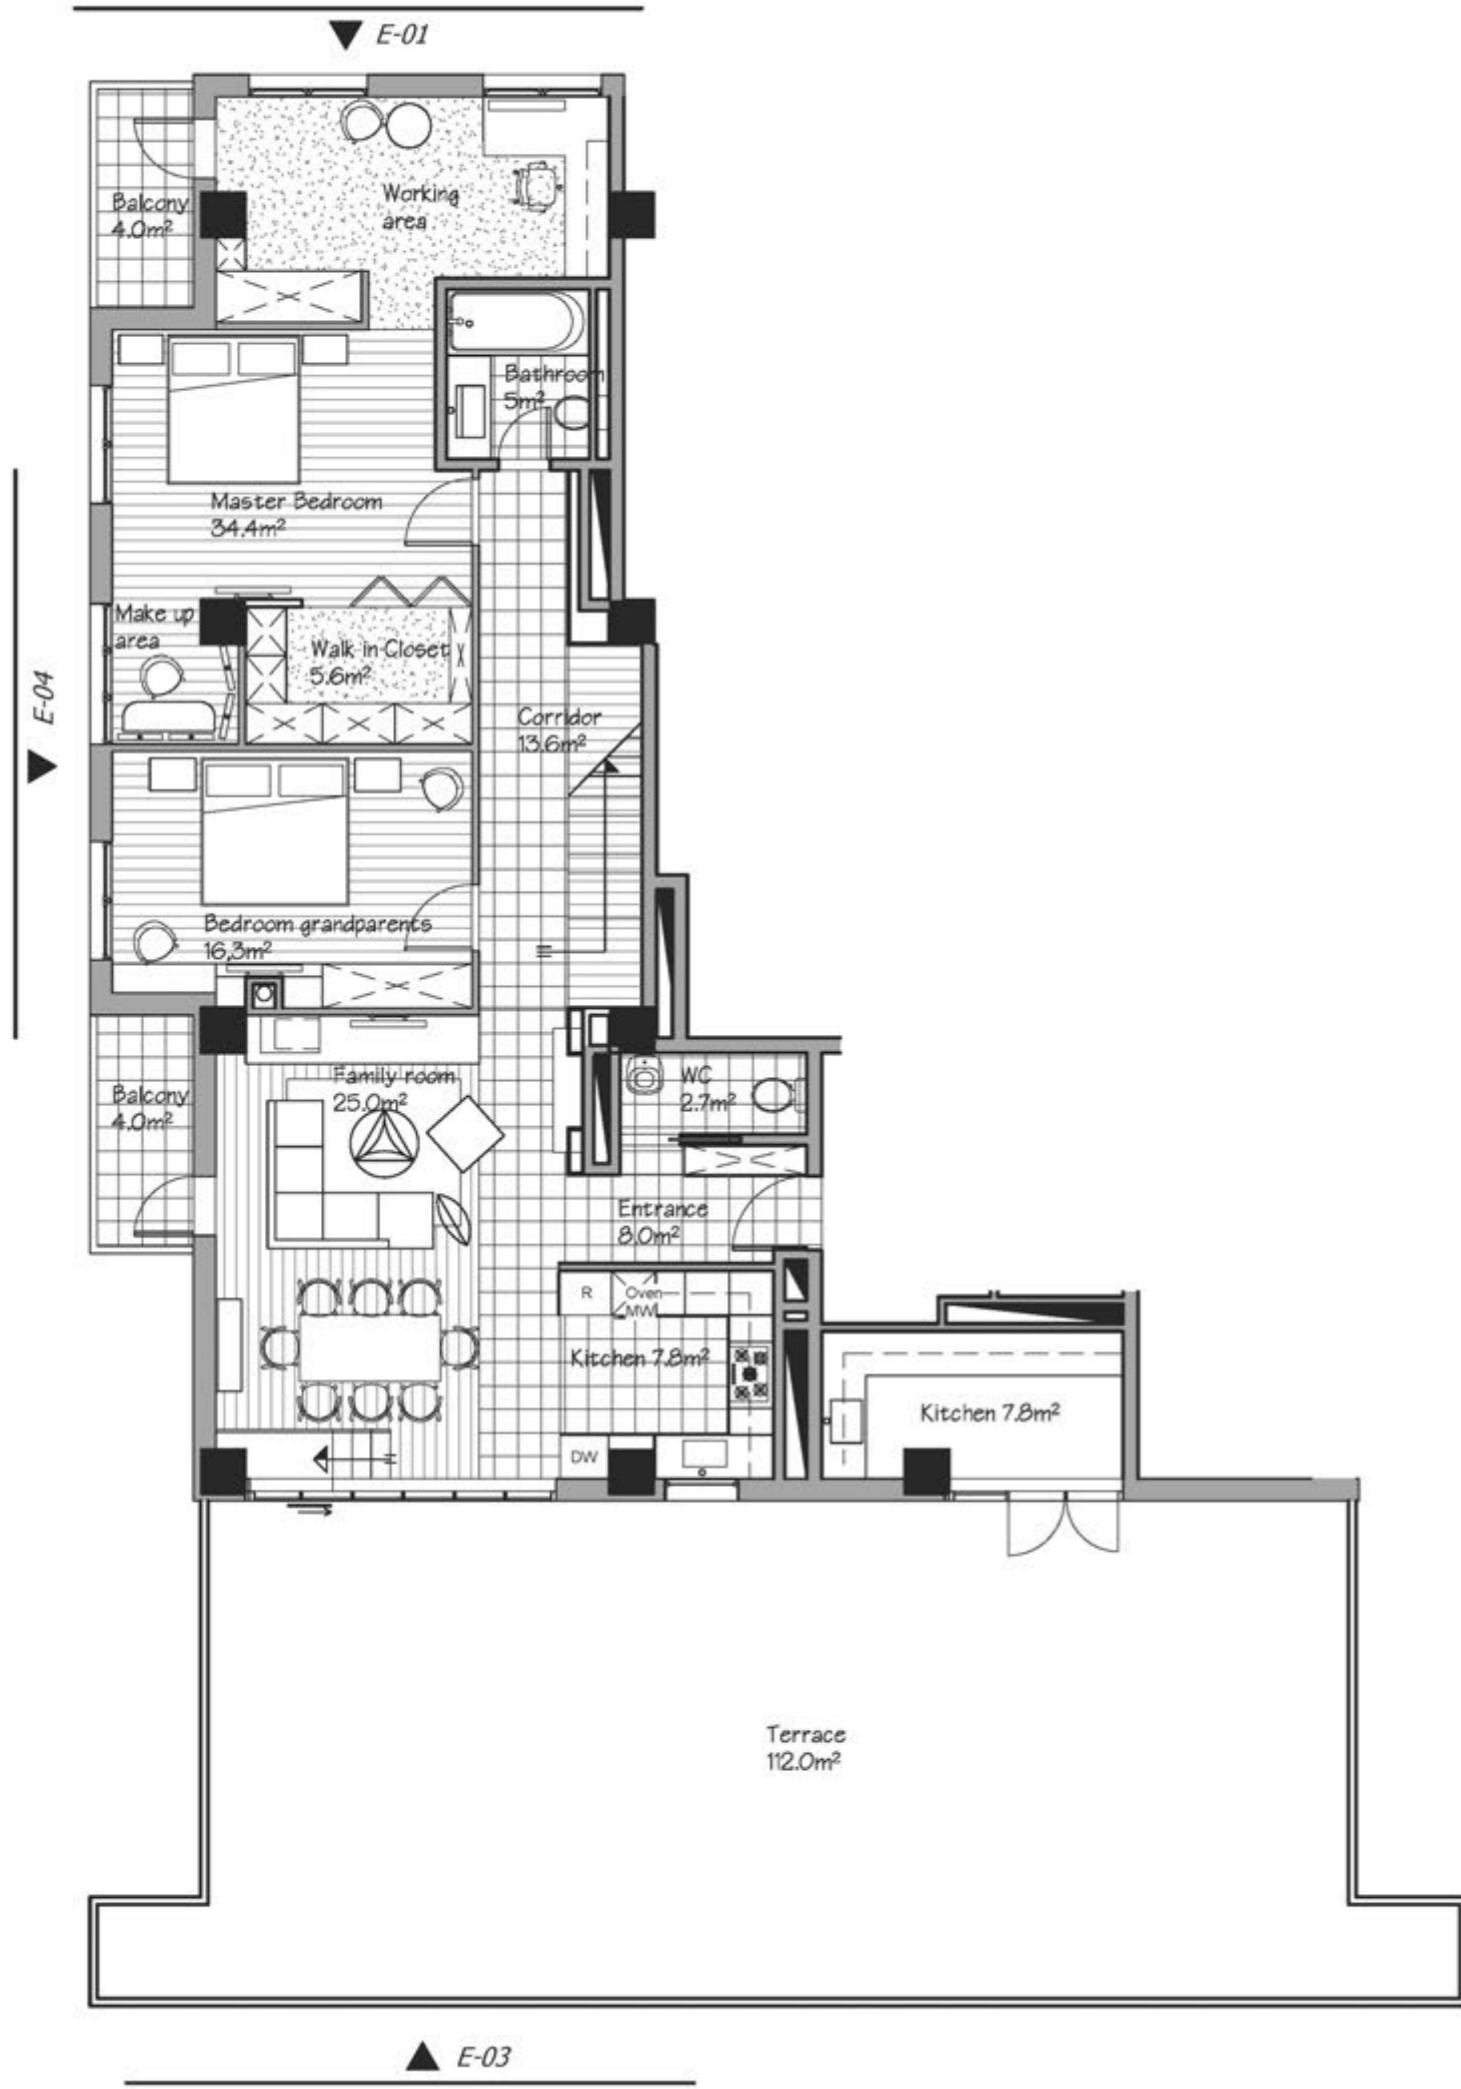

Penthouse

interior conceptual offer

location in Yerevan

location in district

B - B

A - A

proposal based on design offer

green wooden plank

wood / surface

white tiles

white paint / walls

mirror

freestanding faucet

basin

hygienic shower

mirror

mirror

pendant light

spot lights

freestanding faucet

freestanding bathtub

wall faucet

washbasin

hygienic shower

toilet seat

towel rack

accessories

hexagonal tiles

wood / shelf

glass / shower cabin

mirror

white tiles / walls