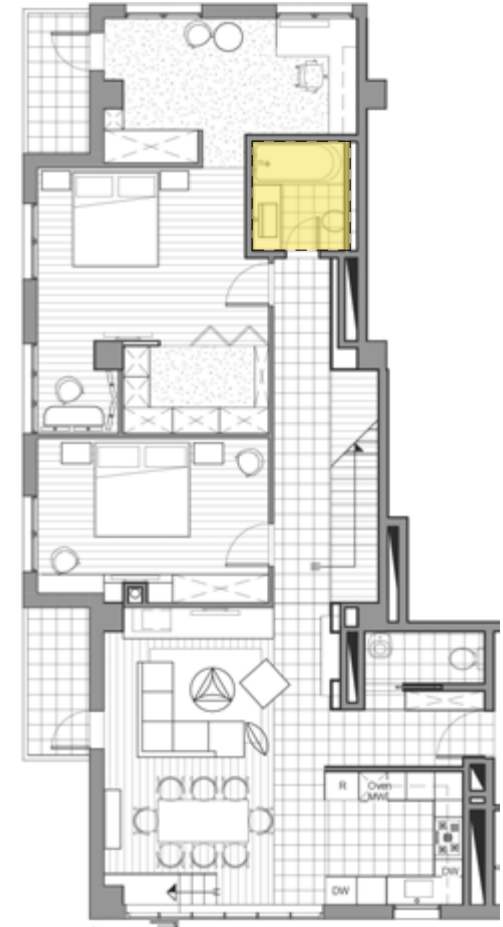

mirror

pendant light

spot lights

freestanding faucet

freestanding bathtub

wall faucet

washbasin

hygienic shower

toilet seat

towel rack

accessories

hexagonal tiles

wood / shelf

glass / shower cabin

mirror

white tiles / walls

toilet seat

folding doors

pendant lights

accessories

nightstand

king size bed

carpet

tv