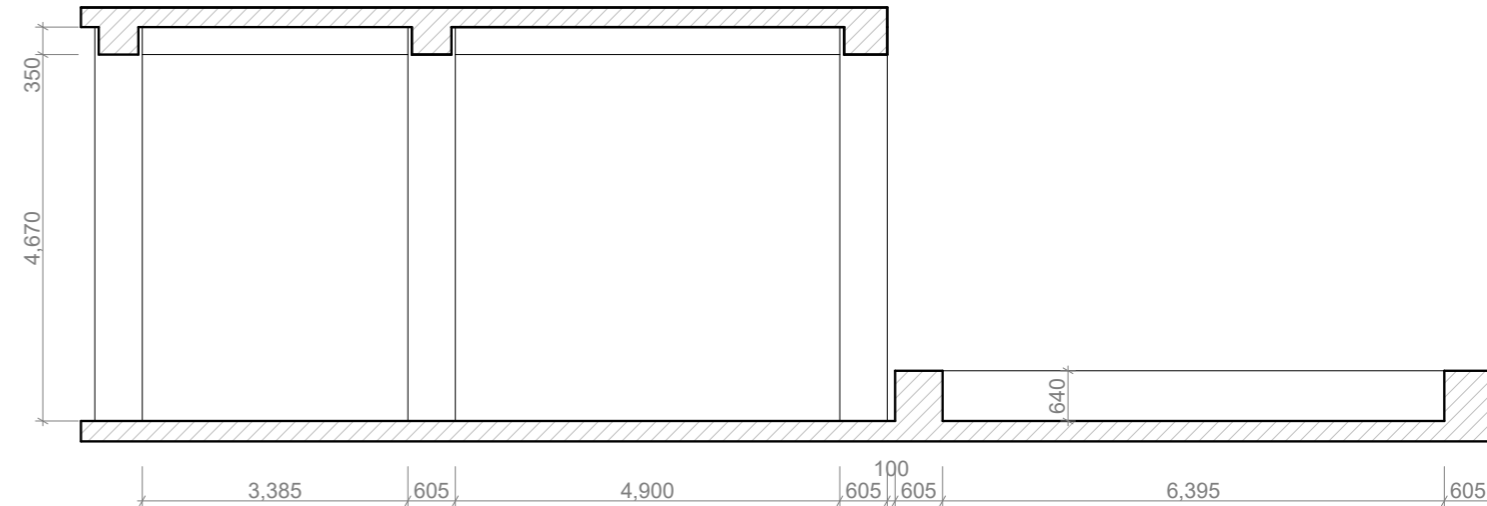

Penthouse

interior conceptual offer

location in Yerevan

location in district

B - B

A - A

proposal based on design offer

green wooden plank