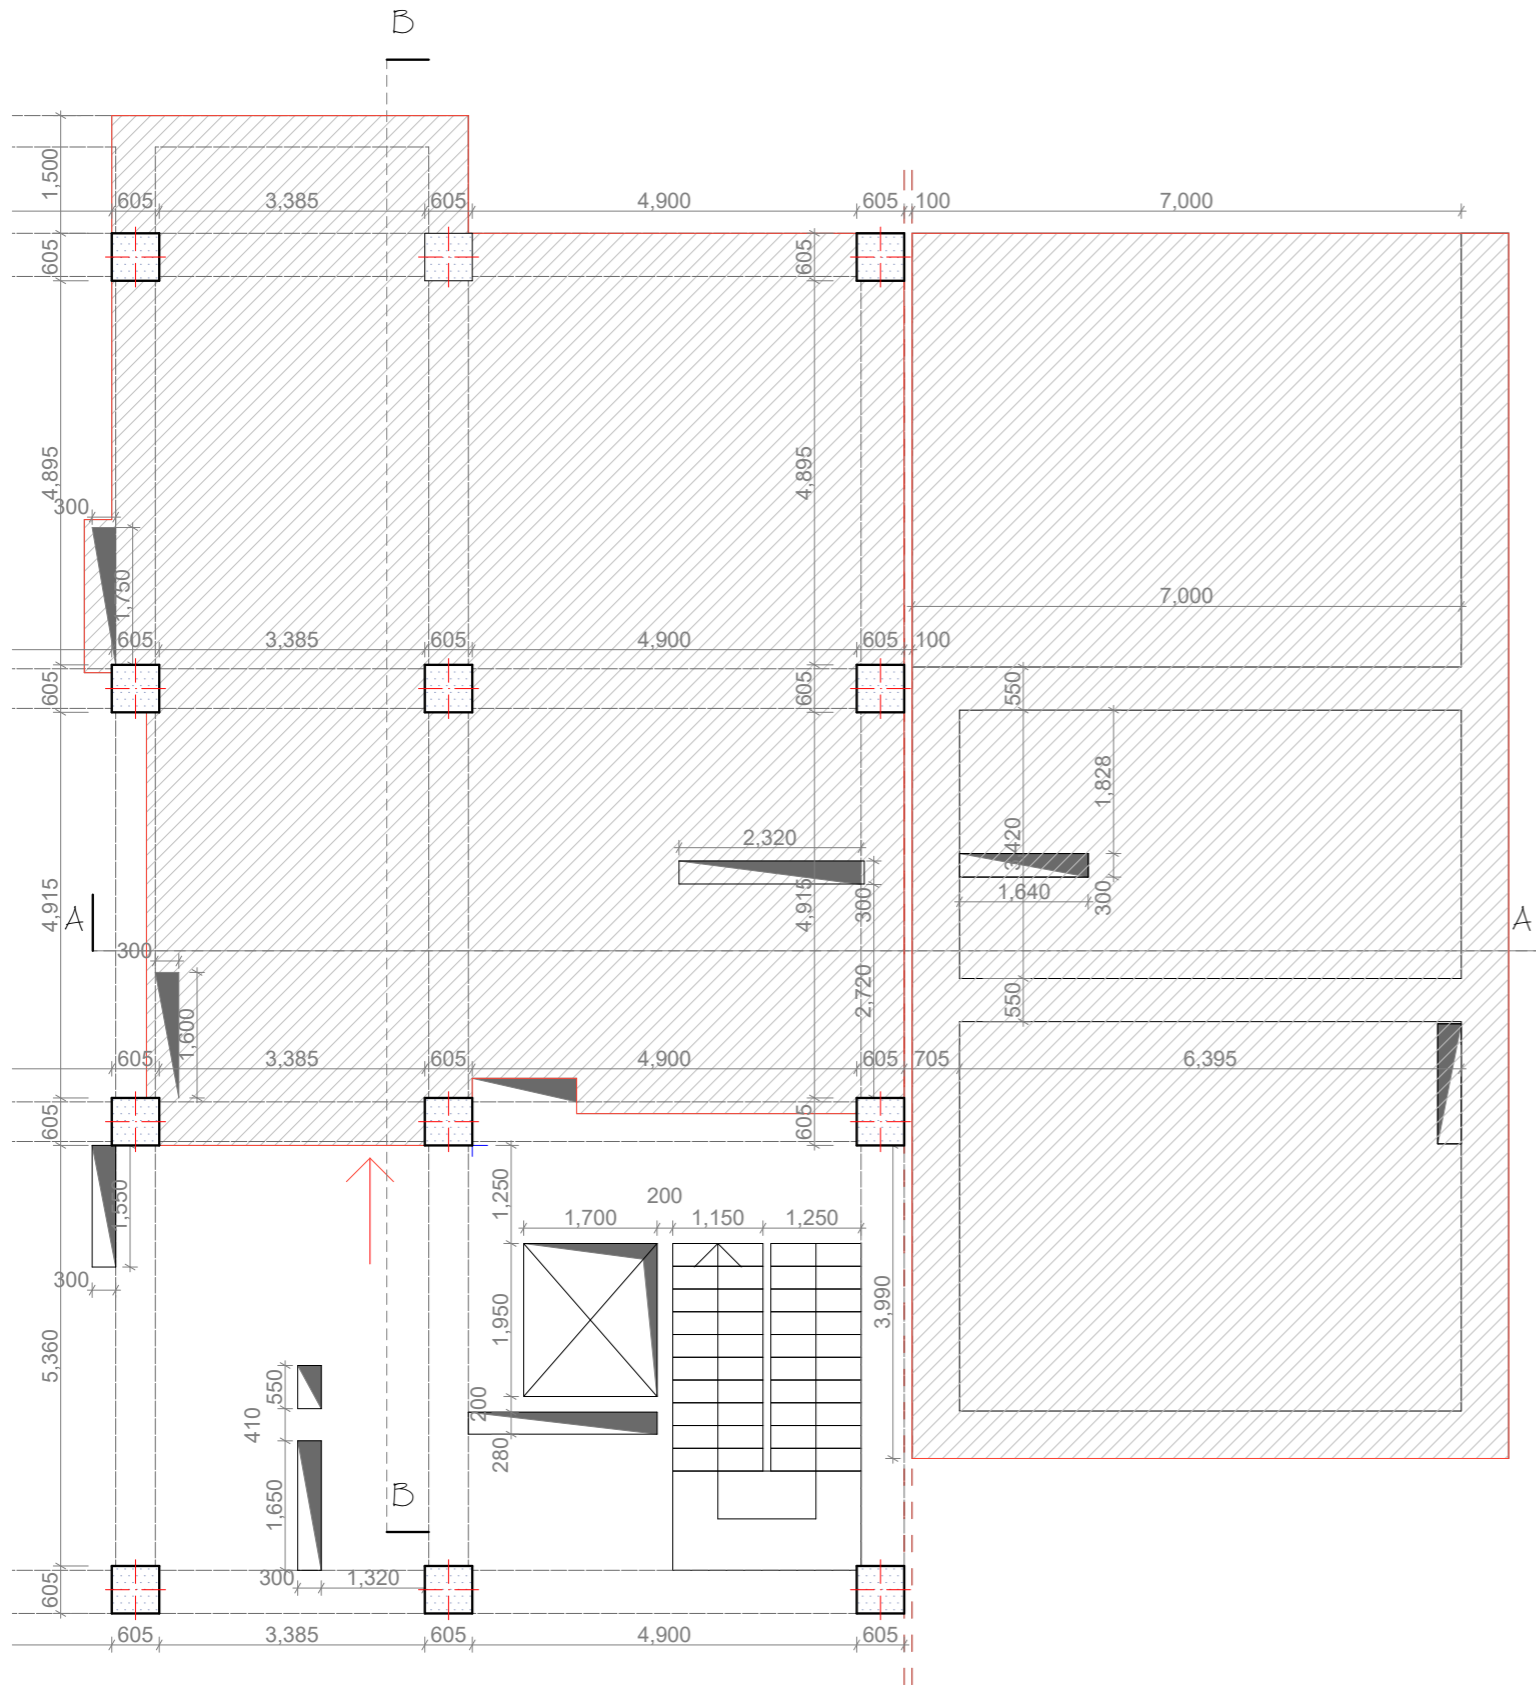

Penthouse

interior conceptual offer

location in Yerevan

location in district

B - B

A - A

proposal based on design offer

green wooden plank

wood / surface

white tiles

white paint / walls

mirror

freestanding faucet

basin

hygienic shower

mirror